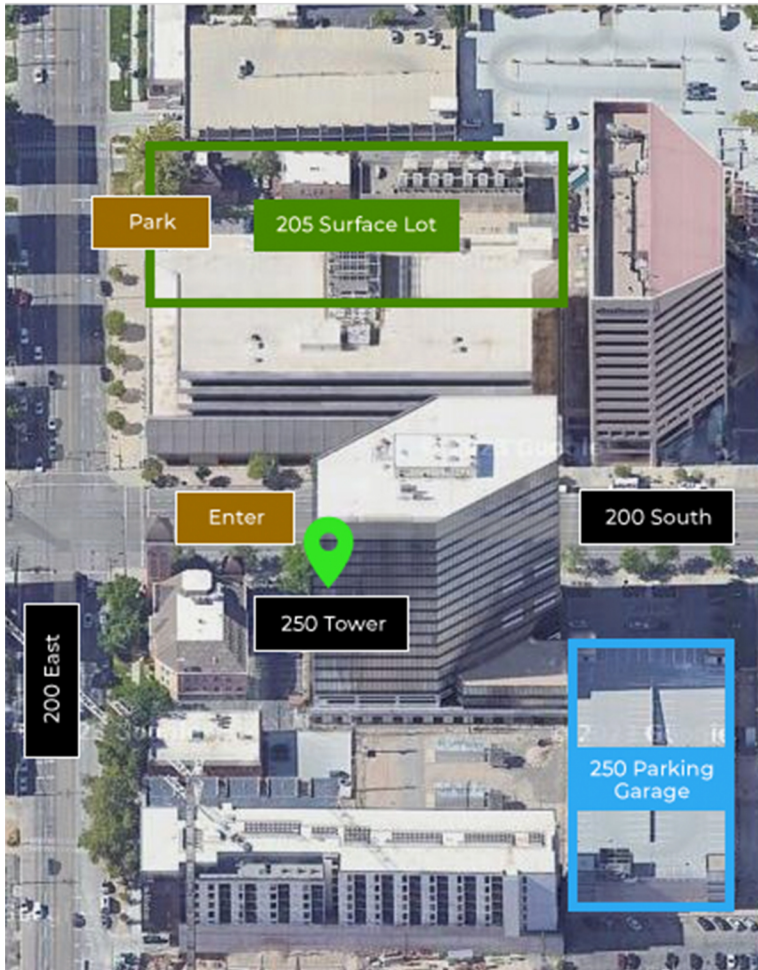

# University Human Resource Management Parking

If you are driving to one of the sessions at HR:

- Park in the GREEN outlined surface lot marked 205 Surface Lot (enter at approximately 175 South 200 East)
- Push the intercom button and let them know you are parking for a University retirement session and they will let the arm up
- Walk to the 250 Tower (250 East 200 South)

If you are taking a University shuttle to one of the sessions at HR:

- Take the BSB – U Hospital Shuttle
- Catch the shuttle at the University Hospital or at the Kennecott Building
- For shuttle information, go to [www.uofubus.com](http://www.uofubus.com)

Enter through the 250 Tower main building entrance (not through the separate UHRM entrance) and walk past the elevators. Look for signs directing you to the HR Conference Room.